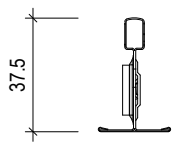

Veneered SLAT 3-89-31x100

Cross-section

Side view

Top view

Metal DOWEL D12

Cross-section

Top/ Side view

GRILL J-CLIP

Cross-section Top view Front/ Back view

T24-38 PROFILE

Cross-section

Top view

Side view

Drwg.No. C-i-GR-VW-ST- 3-89-31x100-2D_2020 _Elements	Date: 24-1-2020	Scale: 1:2,5
	Size: A4	Rev:
Subject: Interior Veneered Wood Grill Ceiling		