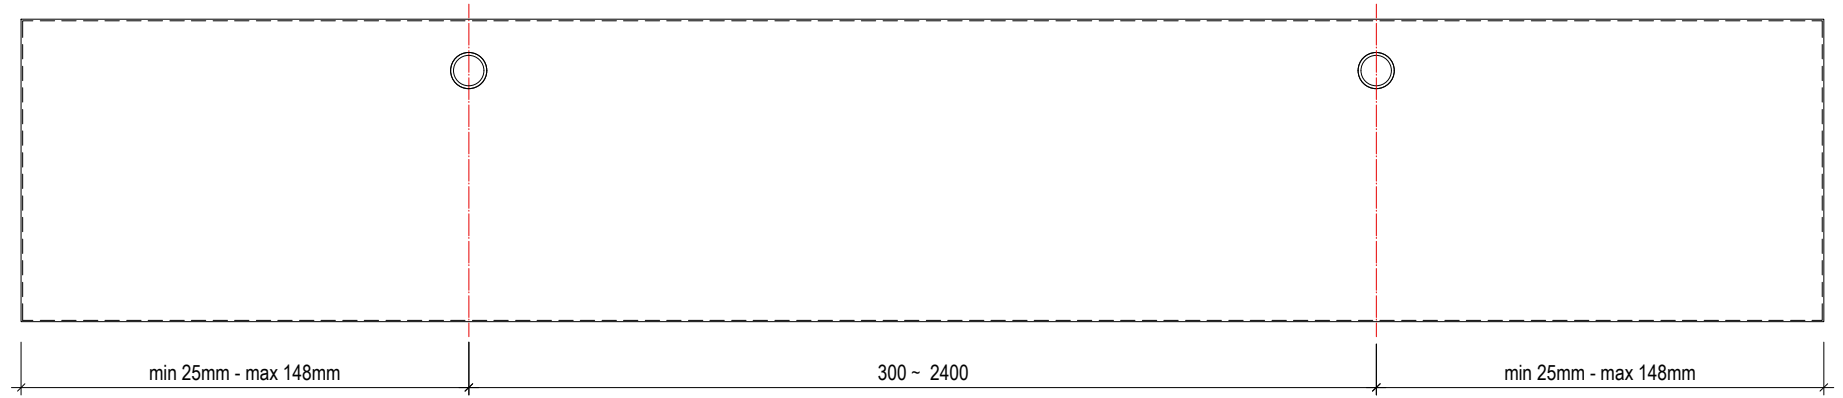

Veneered SLAT 3-89-31x100

Cross-section

Side view

Top view

Metal DOWEL D12

Cross-section

Top/ Side view

GRILL J-CLIP

Cross-section Top view Front/ Back view

T24-38 PROFILE

Cross-section

Top view

Side view

Drwg.No. C-i-GR-VW-ST- 3-89-31x100-2D_2020 _Elements	Date: 24-1-2020	Scale: 1:2,5
	Size: A4	Rev:
Subject: Interior Veneered Wood Grill Ceiling		