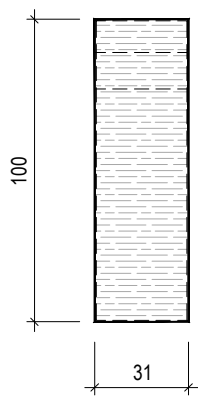

Veneered SLAT 3-89-31x100

Cross-section

Side view

Top view

Metal DOWEL D12

Cross-section

Top/ Side view

GRILL J-CLIP

Cross-section Top view Front/ Back view

T24-38 PROFILE

Cross-section

Top view

Side view

Drwg.No. C-i-GR-VW-ST- 3-89-31x100-2D_2020 _Elements	Date: 24-1-2020	Scale: 1:2,5
	Size: A4	Rev:
Subject: Interior Veneered Wood Grill Ceiling		