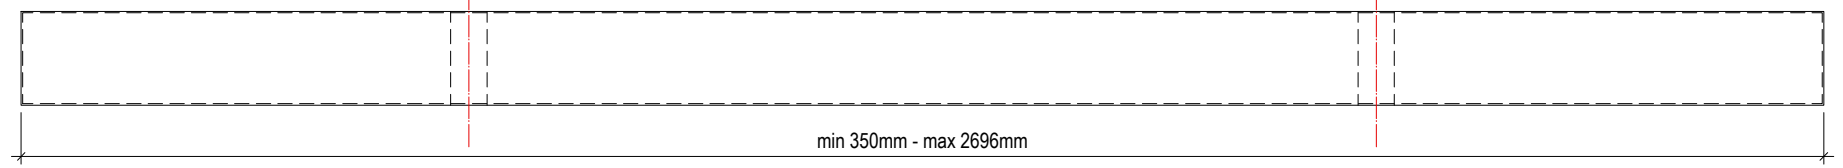

Veneered SLAT 3-89-31x100

Cross-section

Side view

Top view

Metal DOWEL D12

Cross-section

Top/ Side view

GRILL J-CLIP

Cross-section Top view Front/ Back view

T24-38 PROFILE

Cross-section

Top view

Side view

Drwg.No. C-i-GR-VW-ST- 3-89-31x100-2D_2020 _Elements	Date: 24-1-2020	Scale: 1:2,5
	Size: A4	Rev:
Subject: Interior Veneered Wood Grill Ceiling		